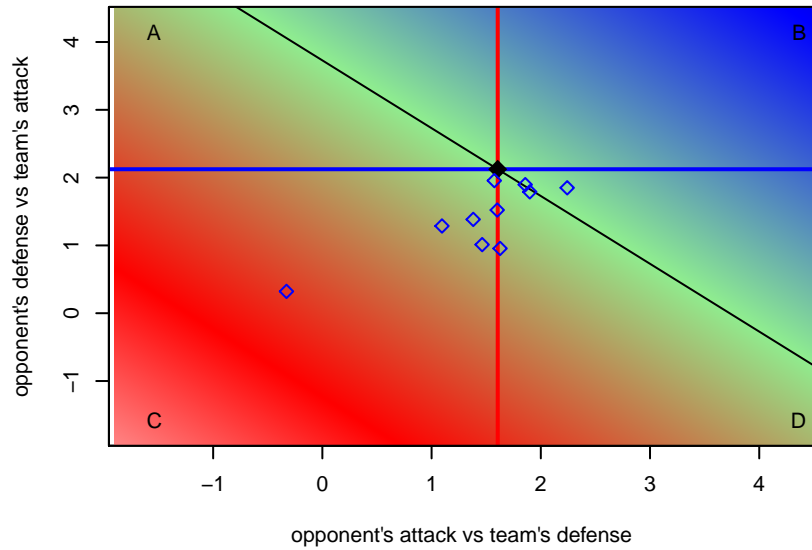

**attack and defense variance (black dot)
relative to other teams
and top 10 in region**

**attack and defense rating
relative to others at age
and all opponents in last 13 months**

**attack and defense rating
relative to others at age
and all opponents in last 13 months**

Performance relative to 13 month average

Performance relative to 13 month average

Distribution of opponents
 Red = Lose zone, Blue = Win zone, Green = Even
 Black line separates win/lose zones

lot. A=Neither has attack advantage, B=Opponent has both attack and defense advantage, C=Opponent has both attack and defense disadvantage, D=Both have