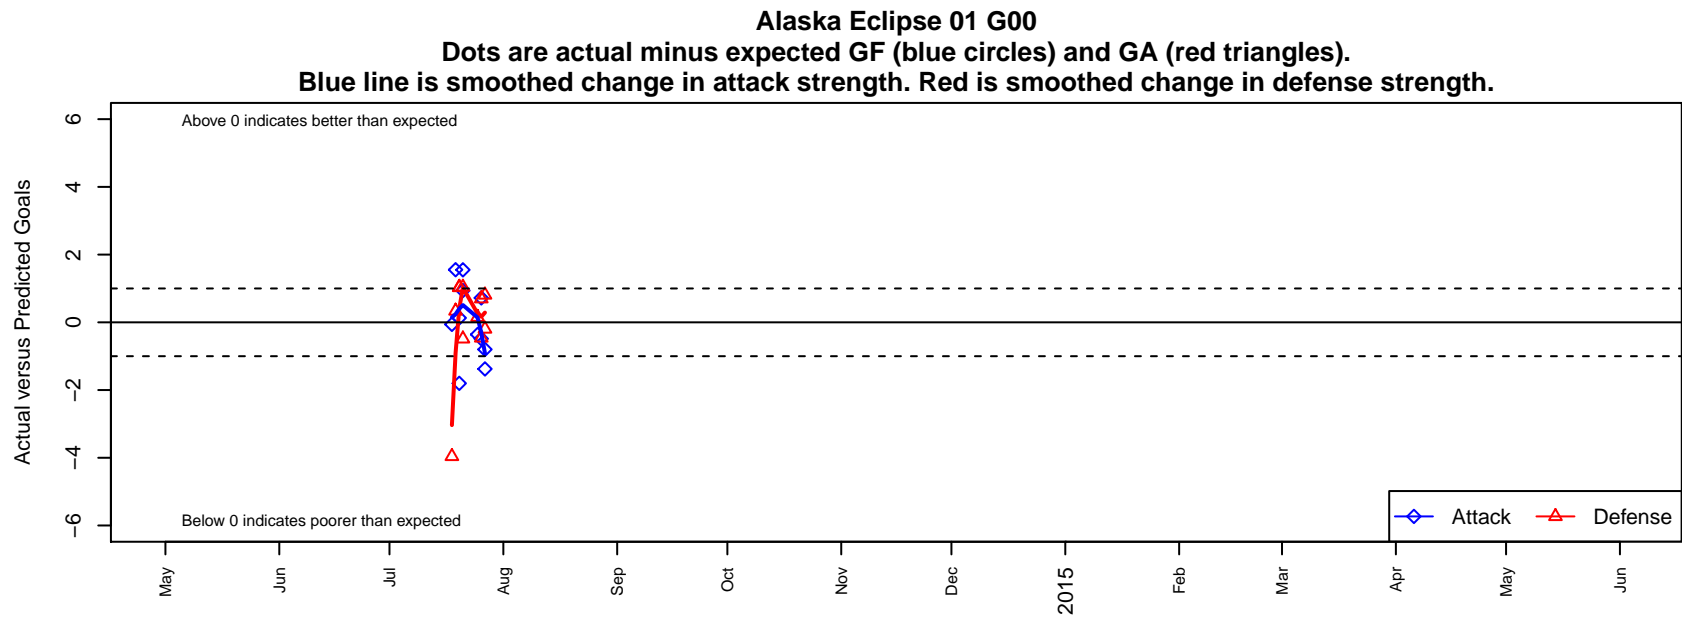

Alaska Eclipse 01 G00

, AK
G00 total strength=1338
attack=8.36 defense=4.98

alt names used:
ECLIPSE 01 (AK)
ECLIPSE 01 (AK)

Venues played:
2014 Nike Crossfire Challenge Silver U14
2014 Oswego Nike Cup Silver U14

**attack and defense variance (black dot)
relative to other teams
and top 10 in region**

**attack and defense rating
relative to others at age
and all opponents in last 13 months**

**attack and defense rating
relative to others at age
and all opponents in last 13 months**

Performance relative to 13 month average

Performance relative to 13 month average

Distribution of opponents
 Red = Lose zone, Blue = Win zone, Green = Even
 Black line separates win/lose zones

lot. A=Neither has attack advantage, B=Opponent has both attack and defense advantage, C=Opponent has both attack and defense disadvantage, D=Both have